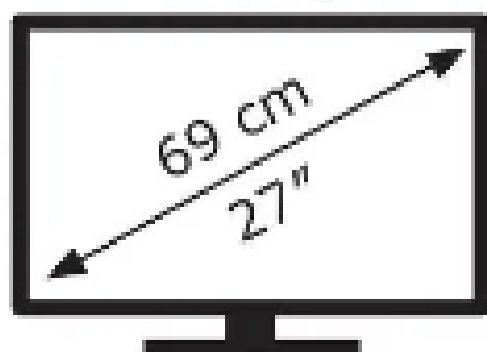

ENERGY

MSI

G27C4X

21 kWh/1000h

ABCDEF**G**

45 kWh/1000h

1920 px

1080 px